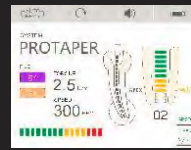

INTEGRATED LENGTH DETERMINATION