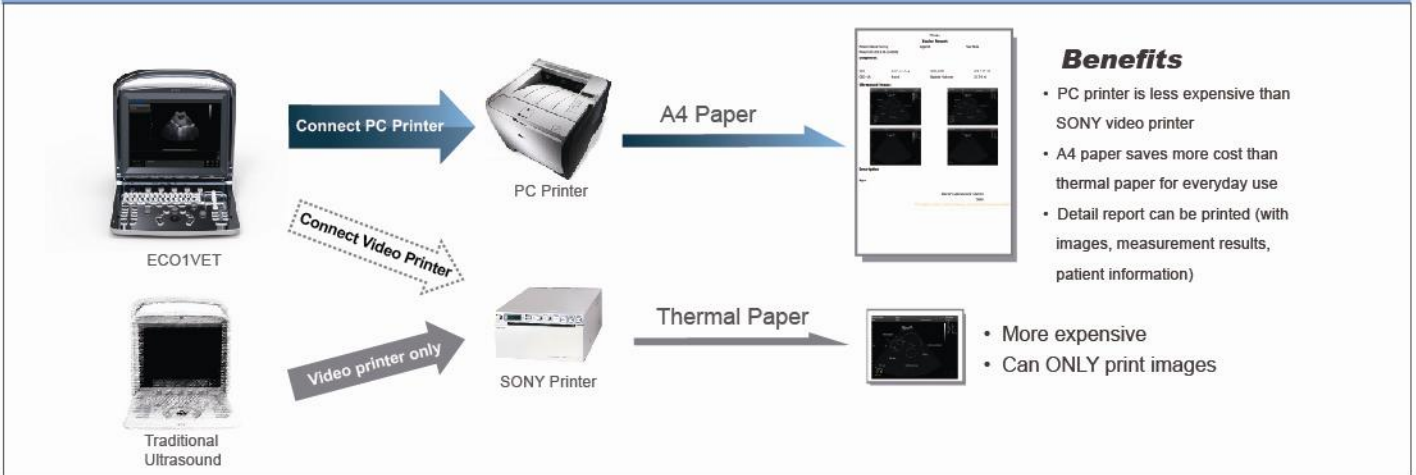

ECO1 VET

Abdomen, Reproduction, Tendon etc.

One- key quick save

DICOM 3.0 (optional), USB

Anti-water keyboard cover (optional)

Clips for quick recall

Carry bag (BG-100) (optional)

Support PC Printer

Bovine Ovary

Specifications

Applications	Large animal: Reproduction, Tendon.
	Small animal: Abdomen, Small parts, Basic cardiology.
Display Modes	B, B/B, 4B, M, B/M
Gray Scale	256 Levels
Scanning Depth	240mm Max (depend on the probe types)
Probe Frequency	2.5MHz - 11MHz (Depend on the probe types)
No.of Probe Connectors	One connector(Standard)
Cine Loop	256 frames
Zoom	4 steps
Software Packages	Canine: GS, CRL, HD, BD
	Feline: HD, BD
	Equine: GS
	Bovine: BPD, CRL, Trunk Diameter
	Ovine: BPD, CRL, Trunk Diameter
General Measurements	B mode: distance, circumference, area, volume, ratio, angle, % stenosis, histogram,profile etc.
	M mode: distance, time, velocity, heart rate etc.
Archives Management	Patient information management, Patient images record, Patient exam report.
Documentation	Full screen documentation, Hospital name, Patient name, Date/time
	Annotation database available, Pre-saved phrases can be recalled
Power Supply	AC 240V-100V, 50Hz- 60Hz
Standard Configuration	Main unit + L7M-A Linear (5.3MHz-10.0MHz) probe +1probe connector+ 3 USB ports +VGA port + Video port + LAN port
Optional	2 probe connectors , Built-in Battery , DICOM 3.0, Anti-water keyboard cover, Carry bag (BG-100) , Support PC Printer* (HP P2055D), TR-8000